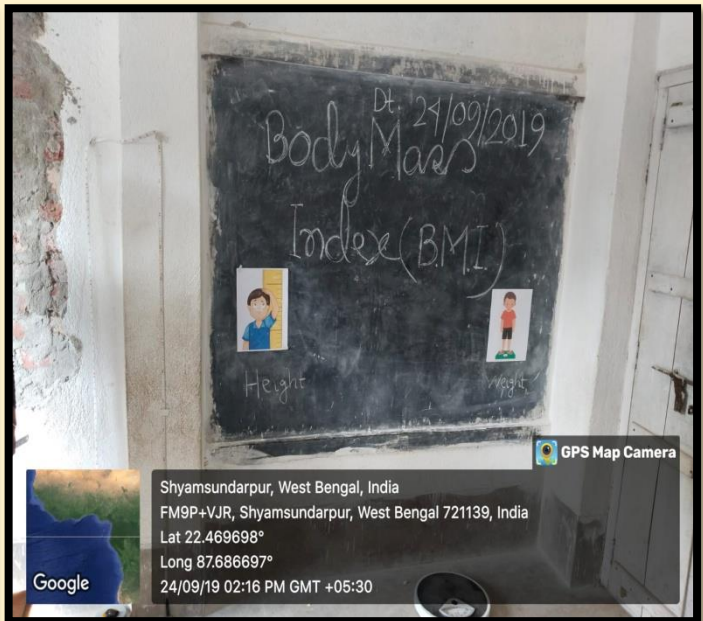

BMI

YOGA

HEALTH & HYGENE

BEST PRACTICE-2

SIDDHINATH MAHAVIDYALAYA
 (Govt. Aided)
 (Estd. - 2013)
 SHYAMSUNDARPUR PATNA • PANSKURA • PURBA MEDINIPUR • PIN - 721139 • Phone - 03228-255030
 email - siddhinathmahavidyalaya@gmail.com

Ref. No. Date.....

From:-Principal/President/Vice-President

NOTICE

It is hereby notified all the NSS volunteers of Siddhinath Mahavidyalaya that an awareness campaign " Beti Bachao Beti Padhao" on Women empowerment will be held on 08.09.2022. All are advised to attend the said campaign positively. Attendance is mandatory.

SIDDHINATH MAHAVIDYALAYA
An Awareness Campaign
On
BETI BACHAO BETI PARAO
Organized by
NSS Unit-1, Women Cell & IQAC
Student Attendance sheet
Date- 08.09.2022

Sl.no	Student's Name	Semester	Subject	Student Signature
1	Milan Ch. Jana	1st	Bengali	Milan ch. Jana
2	Manti Bhunia	1st	Bengali	manti bhunia
3	Pallabi Palai	1st	Bengali	Pallabi Palai
4	Megha Chanda	3rd	Bengali	Megha chanda
5	Bansari Barua	5th	Bengali	Bansari Barua
6	Puja Sae	1st	Sanskrit	Puja Sae
7	Rita Adak	1st	Sanskrit	Rita Adak
8	Anura Dalai	1st	English	Anur Dalai
9	Ranjit Bar	1st	English	Ranjit Bar
10	Shanti Dolai	1st	English	Shanti Dolai
11	Katani Bhunia	3rd	Philosophy	Katani Bhunia
12	Kuheli Paul	3rd	Philosophy	Kuheli Paul
13	Mallika Paul	5th	Philosophy	Mallika Paul
14	Asim Singh	1st	Education	Asim Singh
15	Milan Soren	1st	Education	Milan Soren
16	Ananika Mally	3rd	Education	Ananika Mally
17	Chaden K Chandra	1st	H/Story	Chaden K Chandra
18	Nayan Soren	3rd	H/Story	Nayan Soren
19	Puja Singh	2nd	H/Story	Puja Singh
20	Asish Dolai	1st	Geo	Asish Dolai
21	Asinay Ram	1st	Geo	Asinay Ram
22	Mounita Mehta	1st	Geo	Mounita Mehta
23	Priiti Maji	3rd	Geo	Priiti Maji