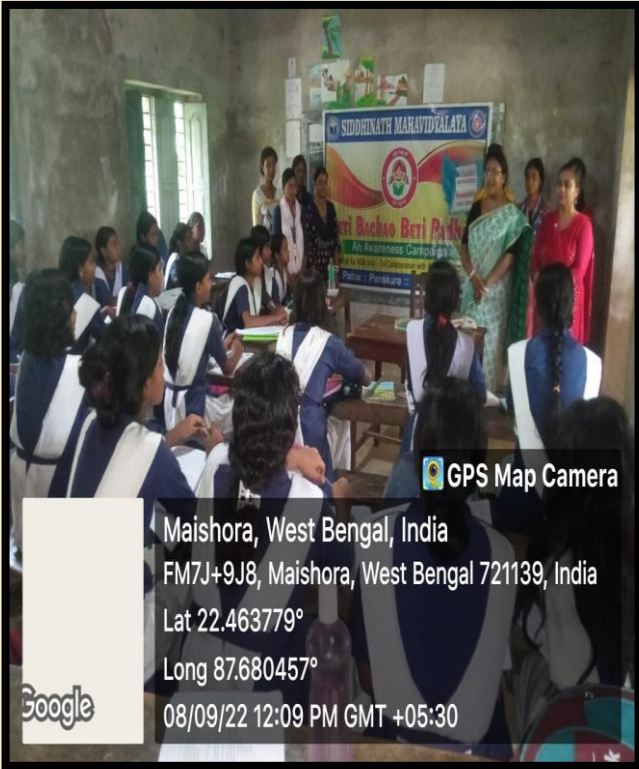

Ref. No. Date.....

From:-Principal/President/Vice-President

NOTICE

It is hereby notified all the NSS volunteers of Siddhinath Mahavidyalaya that an awareness campaign " Beti Bachao Beti Padhao" on Women empowerment will be held on 08.09.2022. All are advised to attend the said campaign positively. Attendance is mandatory.

SIDDHINATH MAHAVIDYALAYA
An Awareness Campaign
On
BETI BACHAO BETI PARAO
Organized by
NSS Unit-1, Women Cell & IQAC
Student Attendance sheet
Date- 08.09.2022

Sl.no	Student's Name	Semester	Subject	Student Signature
1	Milan Ch. Jana	1st	Bengali	Milan ch. Jana
2	Manti Bhunia	1st	Bengali	manti bhunia
3	Pallabi Palai	1st	Bengali	Pallabi Palai
4	Megha Chanda	3rd	Bengali	Megha chanda
5	Bansari Barua	5th	Bengali	Bansari Barua
6	Puja Sae	1st	Sanskrit	Puja Sae
7	Rita Adak	1st	Sanskrit	Rita Adak
8	Anura Dalai	1st	English	Anur Dalai
9	Ranjit Bar	1st	English	Ranjit Bar
10	Shanti Dolai	1st	English	Shanti Dolai
11	Katani Bhunia	3rd	Philosophy	Katani Bhunia
12	Kuheli Paul	3rd	Philosophy	Kuheli Paul
13	Mallika Paul	5th	Philosophy	Mallika Paul
14	Asim Singh	1st	Education	Asim Singh
15	Milan Soren	1st	Education	Milan Soren
16	Ananika Mally	3rd	Education	Ananika Mally
17	Chaden K Chandra	1st	H/Story	Chaden K Chandra
18	Nayan Soren	3rd	H/Story	Nayan Soren
19	Puja Singh	2nd	H/Story	Puja Singh
20	Asish Dolai	1st	Geo	Asish Dolai
21	Asinay Ram	1st	Geo	Asinay Ram
22	Mounita Mehta	1st	Geo	Mounita Mehta
23	Priiti Maji	3rd	Geo	Priiti Maji